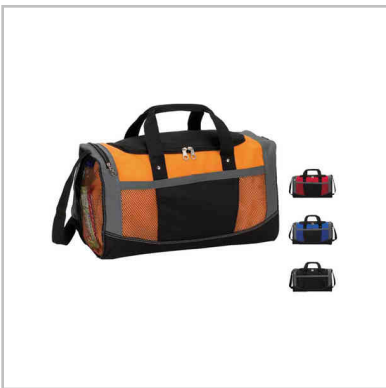

Color:
Black; Blaze Orange; Brown; Canyon;...

Size:
One Size Fits Most

Product #: 3200

Quantity	1
Price	\$ 14.95

Price Includes: left chest embroidery

Production Time:

Comments:

Flex Gemline (R) - Sport bag, non removable shoulder strap, and top grab handles.